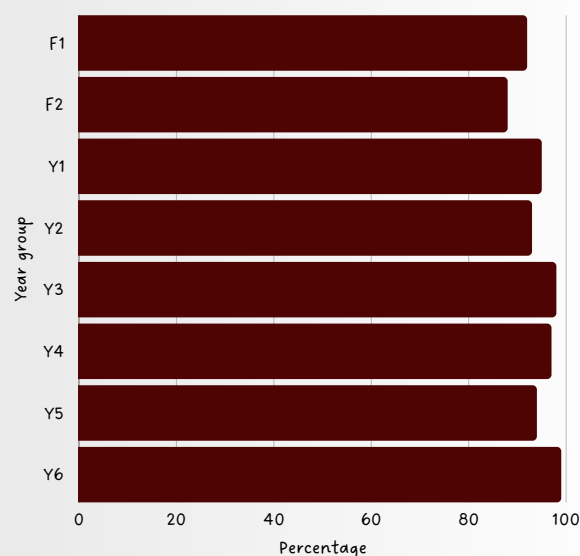

Coming Up

Week commencing 11th May 2026
Year 6 SATS Week

NEW DATE- 24th June 2026
OPAL Stay and Play

Friday 12th June 2026
Summer Fair-after school

Weekly attendance : 94%

Target = 97%

This Week's Superstars