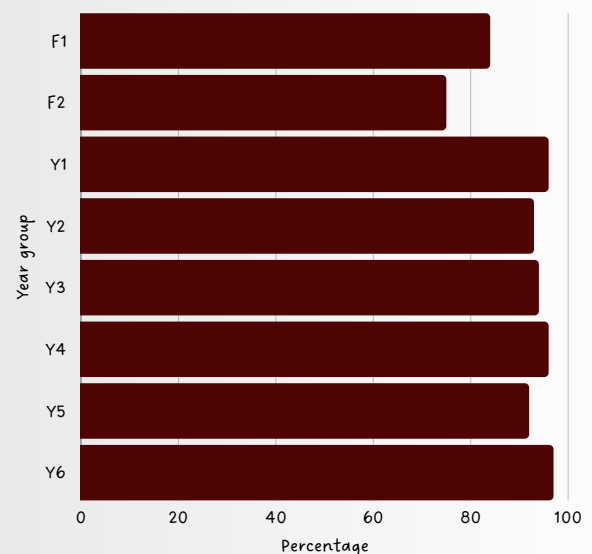

Tuesday 19th May 2026

Class photo day

NEW DATE- 24th June 2026

OPAL Stay and Play

Friday 12th June 2026

Summer Fair-after school

Weekly attendance : 94%

Target = 97%