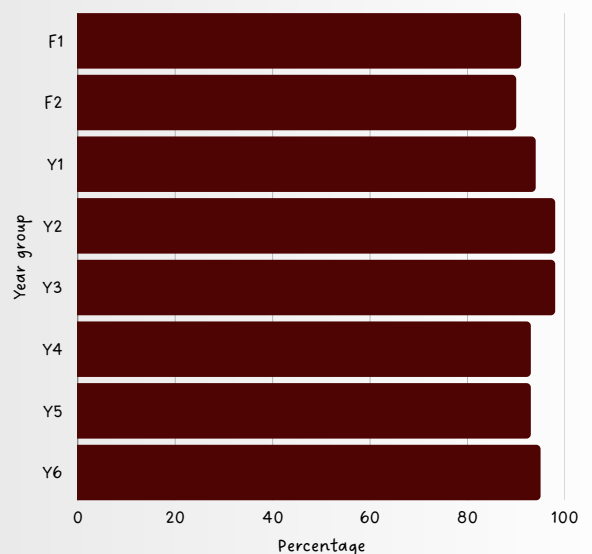

17TH OCTOBER 2025
BREAK UP FOR OCTOBER HALF TERM

WEEKLY ATTENDANCE : 95%

TARGET = 97%

THIS WEEK'S SUPERSTARS

SEEDLINGS

SAPLINGS

ACORNS

WILLOW